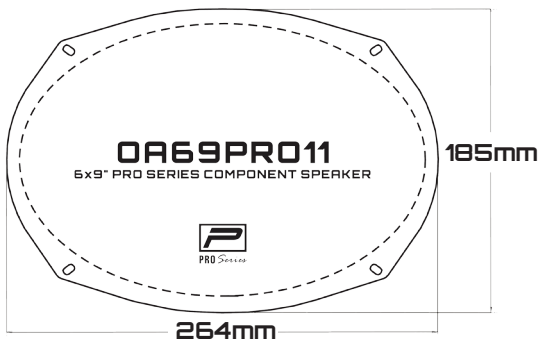

Physical Dimensions