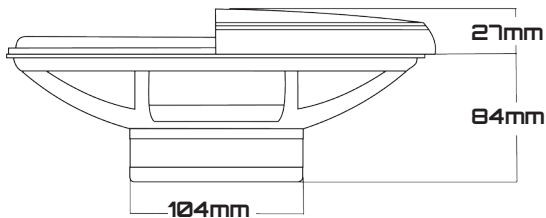

Physical Dimensions