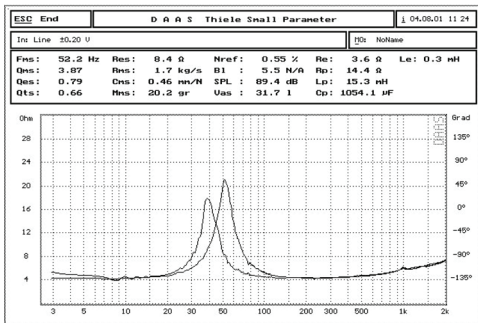

Speaker Parameters