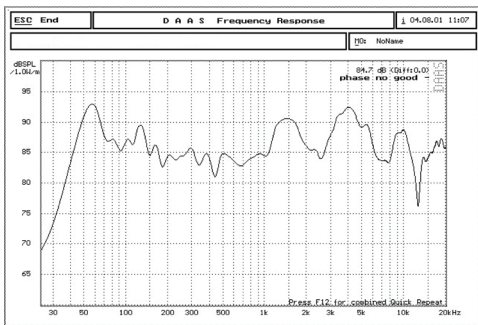

Speaker Parameters